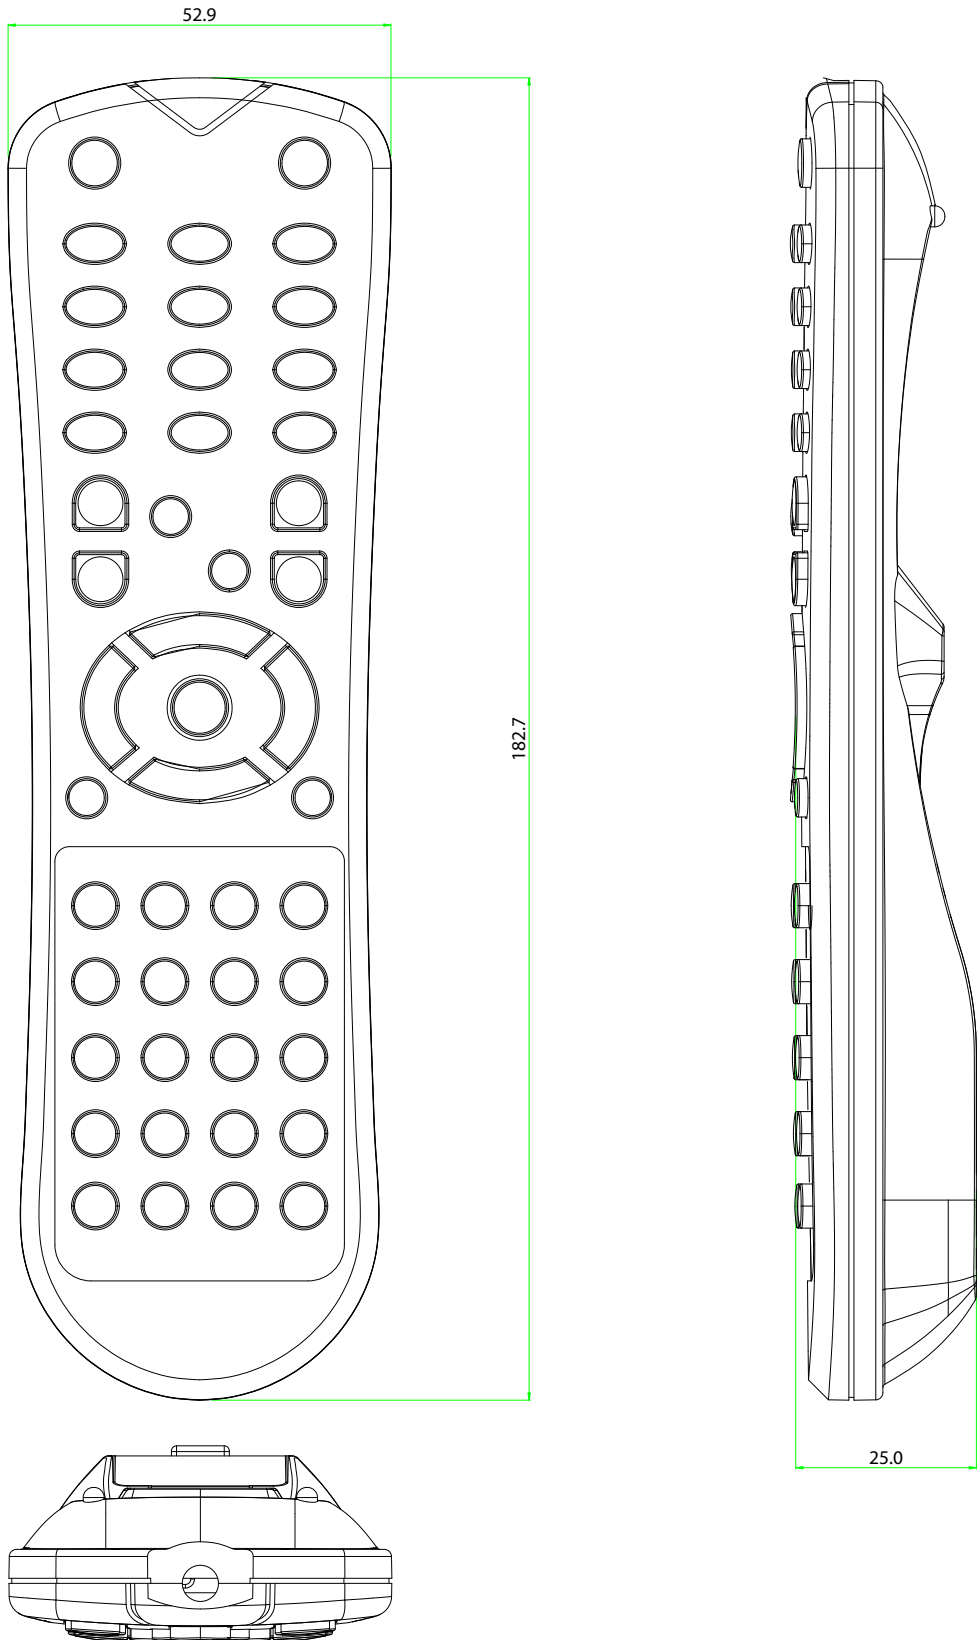

SR-47C

SR-47C
Up to 47 Keys
Dimensions (mm.) 182.7 x 52.9 x 25
Silicone Rubber Keypad □
Batteries: 2 x AAA

*Not to scale